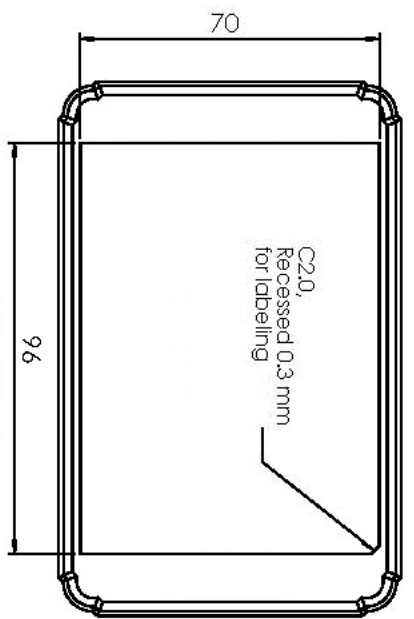

TOP view

RIGHT view

BOTTOM view

A-A

INNER view

3D SOLID view

1258050 Plastic box size 125x80x50mm
 Mat: Flame retardant ABS UL-94V0 resin
 Colour: Light Grey
 Comes with pcb mounting screws and lid-fixing screws.
 Also available FL 1258050: same as above except lid has fixing flanges.
 (Flange drawing not available for this particular size).
 LINCOLN BINNS LTD. www.lincolnbinns.com