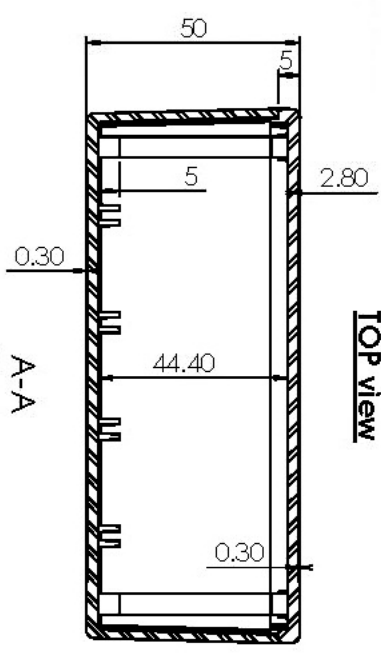

TOP view

RIGHT view

BOTTOM view

A-A

INNER view

3D SOLID view

1258050 Plastic box size 125x80x50mm
 Mat: Flame retardant ABS UL-94V0 resin
 Colour: Light Grey
 Comes with pcb mounting screws and lid-fixing screws.
 Also available FL 1258050: same as above except lid has fixing flanges.
 (Flange drawing not available for this particular size).
 LINCOLN BINNS LTD. www.lincolnbinns.com