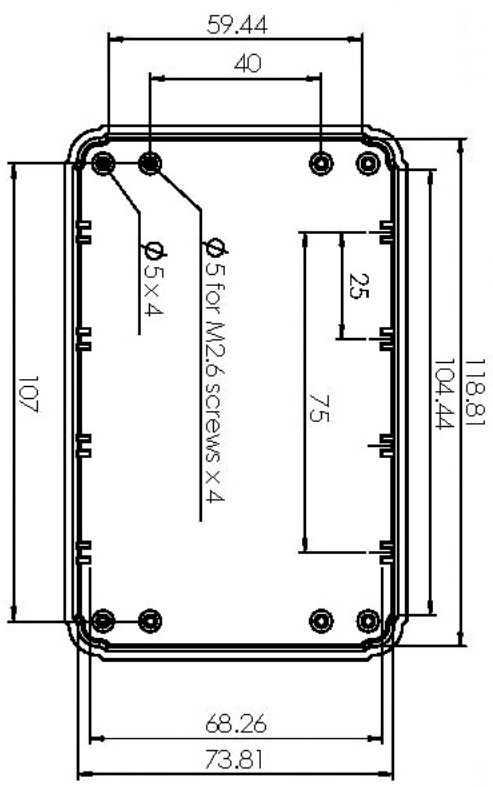

TOP view

RIGHT view

BOTTOM view

A-A

INNER view

3D SOLID view

1258050 Plastic box size 125x80x50mm
 Mat: Flame retardant ABS UL-94V0 resin
 Colour: Light Grey
 Comes with pcb mounting screws and lid-fixing screws.
 Also available FL 1258050: same as above except lid has fixing flanges.
 (Flange drawing not available for this particular size).
 LINCOLN BINNS LTD. www.lincolnbinns.com