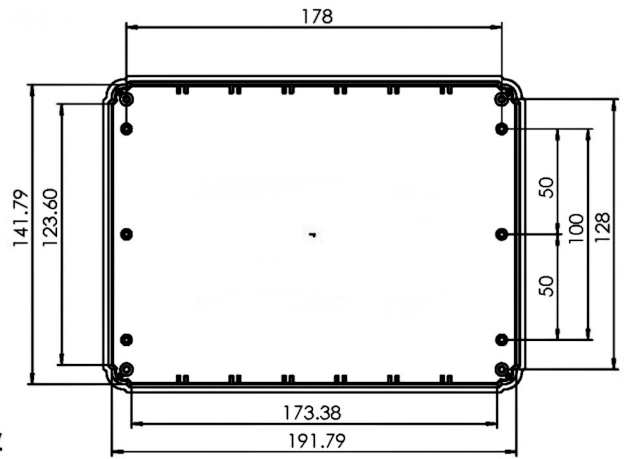

TOP view

RIGHT view

INNER view

A-A section

200150100 Plastic box size 200x150x100mm
 Matl: Flame retardant ABS UL-94V0 resin
 Colour: Light Grey
 Comes with pcb mounting screws and lid-fixing screws.
 Also available FL200150100: same as above except lid has fixing flanges.
 (Flange drawing not available for this particular size).
 LINCOLN BINNS LTD. www.lincolnbins.com