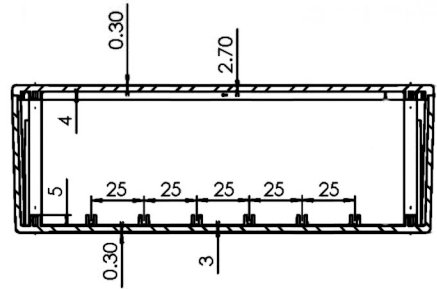

TOP view

RIGHT view

INNER view

A-A section

200150100 Plastic box size 200x150x100mm
 Matl: Flame retardant ABS UL-94V0 resin
 Colour: Light Grey
 Comes with pcb mounting screws and lid-fixing screws.
 Also available FL200150100: same as above except lid has fixing flanges.
 (Flange drawing not available for this particular size).
 LINCOLN BINNS LTD. www.lincolnbins.com